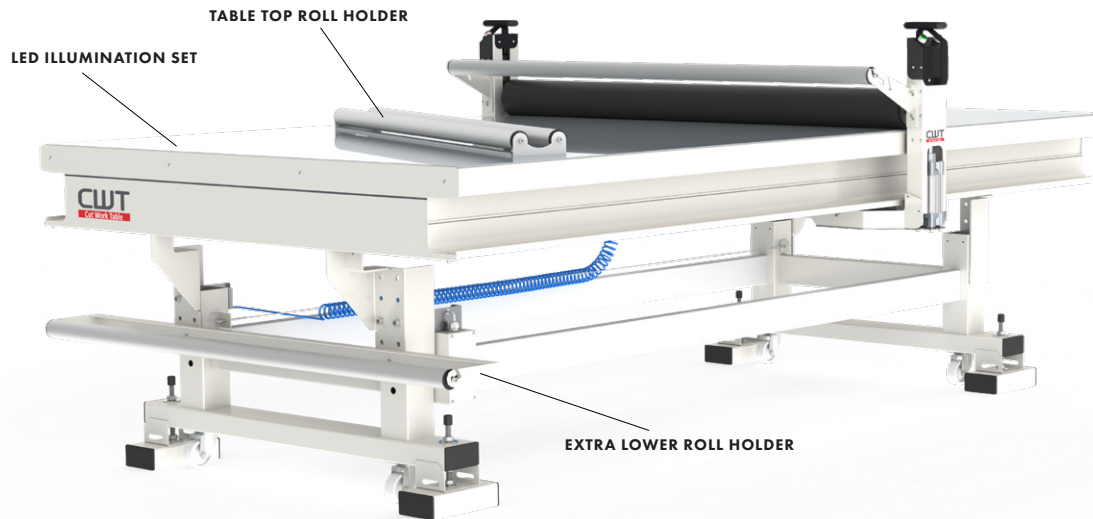

Premium Upgrade Kit

INFO

PREMIUM UPGRADE KIT INCLUDES:

- LED illumination set
- Extra lower roll holder
- Table top roll holder

MODELS

PART NO	DESCRIPTION
CWT163011	Premium upgrade kit for 1630 Regular
CWT164011	Premium upgrade kit for 1640 Regular
CWT214711	Premium upgrade kit for 2147 Regular

FACTS

POWER SUPPLY	230V/50Hz (10A) or 120V/60Hz (15A)
WARRANTY	3 years

DIMENSIONS

PART NO	NET WEIGHT	GROSS WEIGHT	PACKING DIMENSIONS
CWT163011	27kg (60lbs)	30kg (66lbs)	1670 x 670 x 180mm (66 x 26 x 7 in)
CWT164011	33kg (73lbs)	37kg (82lbs)	2100 x 670 x 180mm (83 x 26 x 7 in)
CWT214711	52kg (115lbs)	57kg (126lbs)	2440 x 1040 x 180mm (96 x 41 x 7 in)