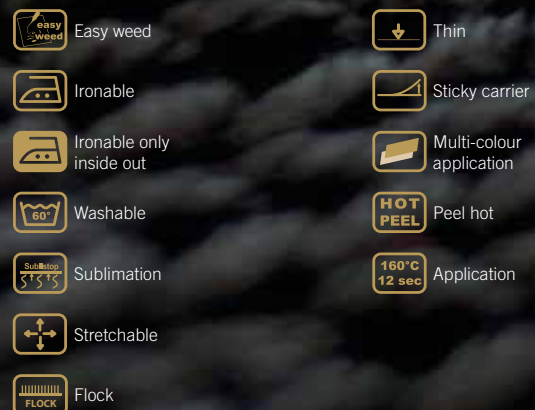

DETAILS

KEY

Allmost all materials can be combined with each other and are suited for a variety of fabrics. For further information please consult the product details online.

STAHL'S
EUROPE • AFRICA • MID EAST